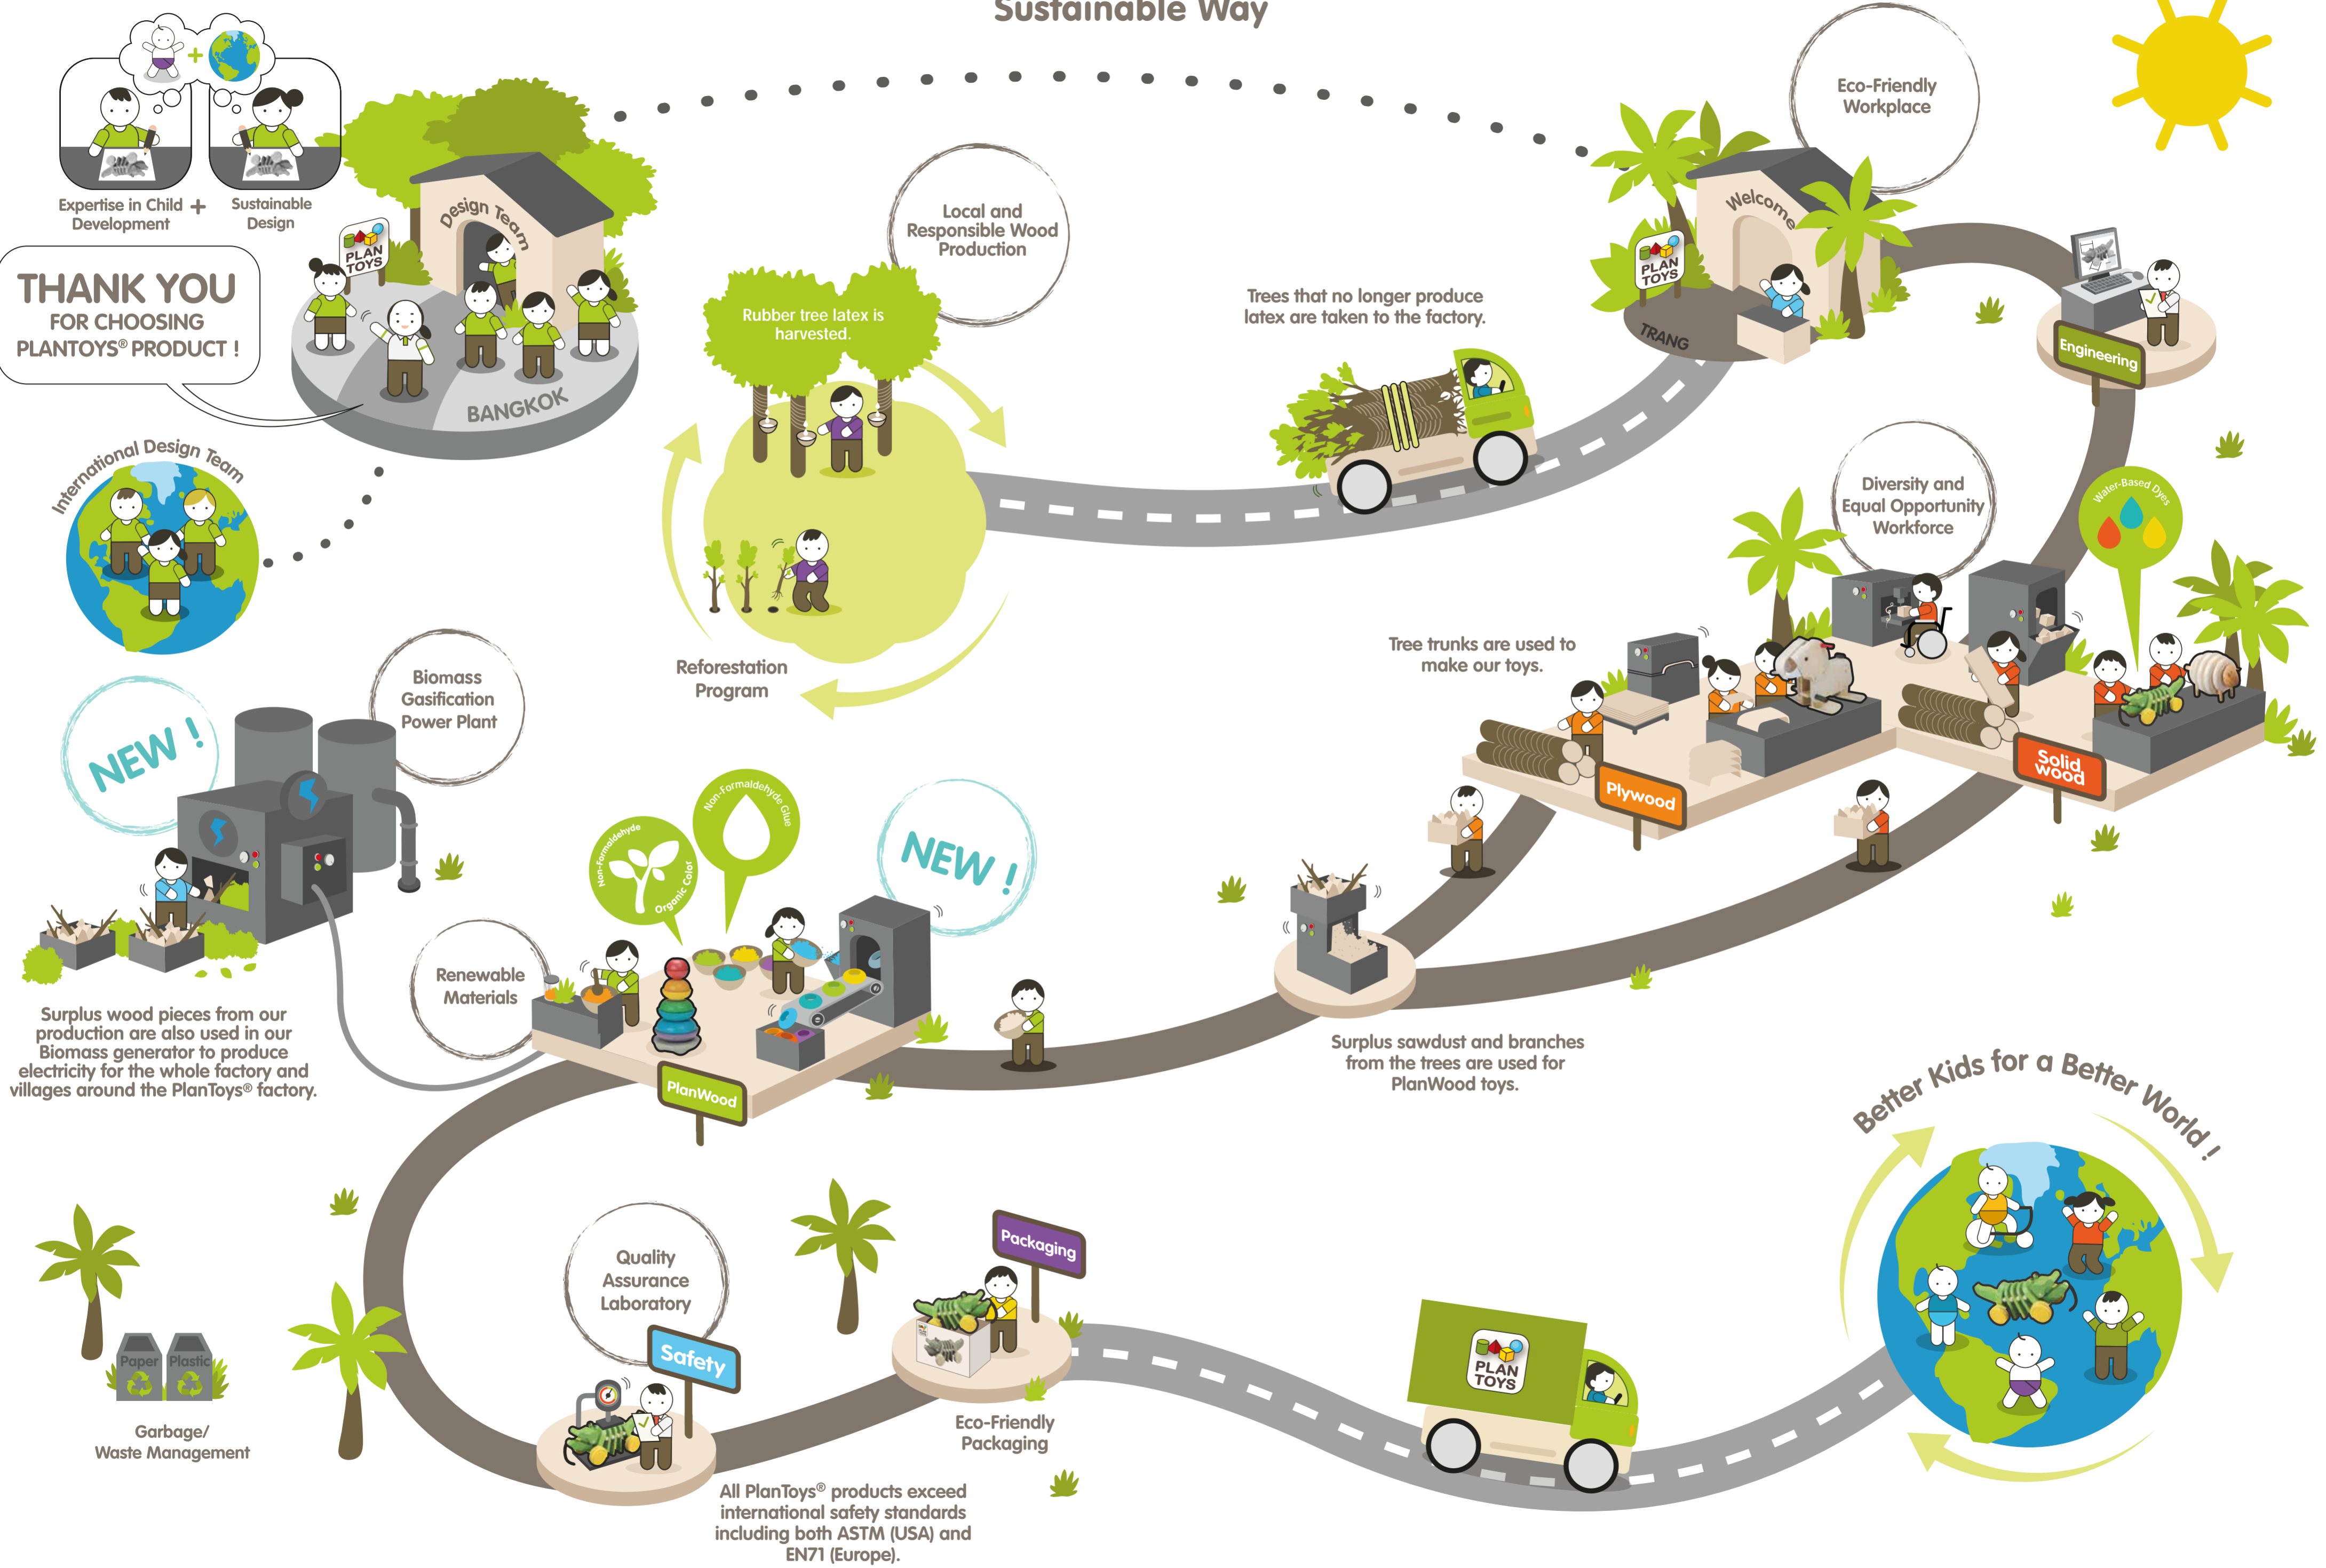

Sustainable Way

THANK YOU
FOR CHOOSING
PLANTOYS® PRODUCT !

Expertise in Child + Sustainable
Development Design

Local and Responsible Wood Production

Trees that no longer produce latex are taken to the factory.

Eco-Friendly Workplace

Diversity and Equal Opportunity Workforce

Tree trunks are used to make our toys.

Water-Based Dyes

Surplus sawdust and branches from the trees are used for PlanWood toys.

Biomass Gasification Power Plant

Surplus wood pieces from our production are also used in our Biomass generator to produce electricity for the whole factory and villages around the PlanToys® factory.

Renewable Materials

Non-Formaldehyde
Organic Color

Garbage/Waste Management

Better Kids for a Better World!